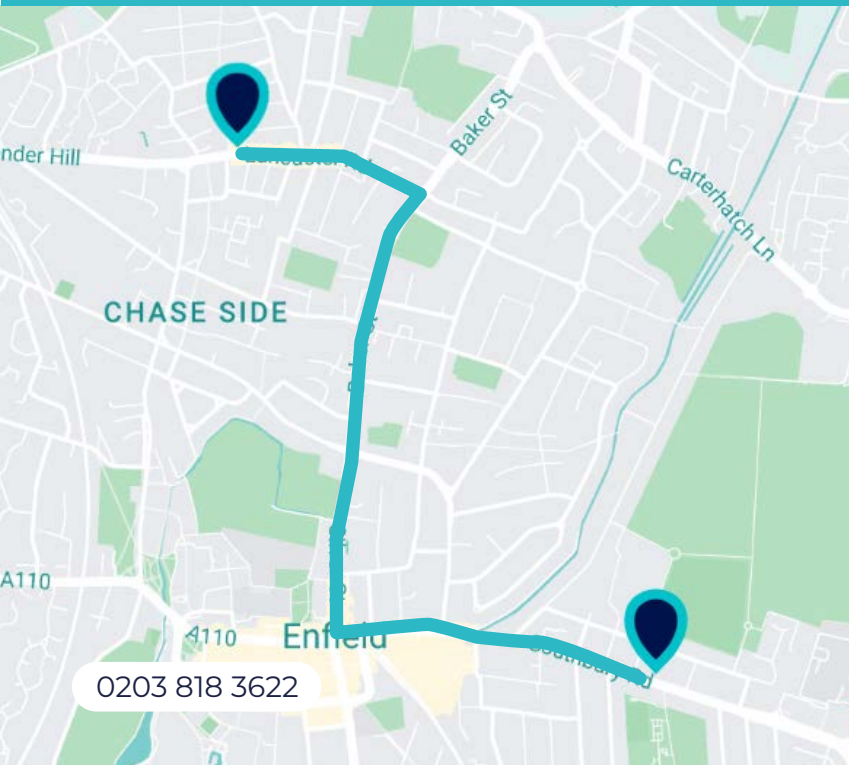

**Appointment**

Book an appointment with a uniform specialist through our website.

**CLEARPAY: PAY IN 4 INSTALLMENTS**

Find your Uniform at our **Enfield Branch**

**155-157 Lancaster Road  
Enfield  
EN2 0JN**

Our Enfield store is 1.2 miles (a 4-minute drive) from your school. There is free off-road parking available. The closest bus stop is Browning Road (EN2) and you can get the W8 or 191 bus to the shop.