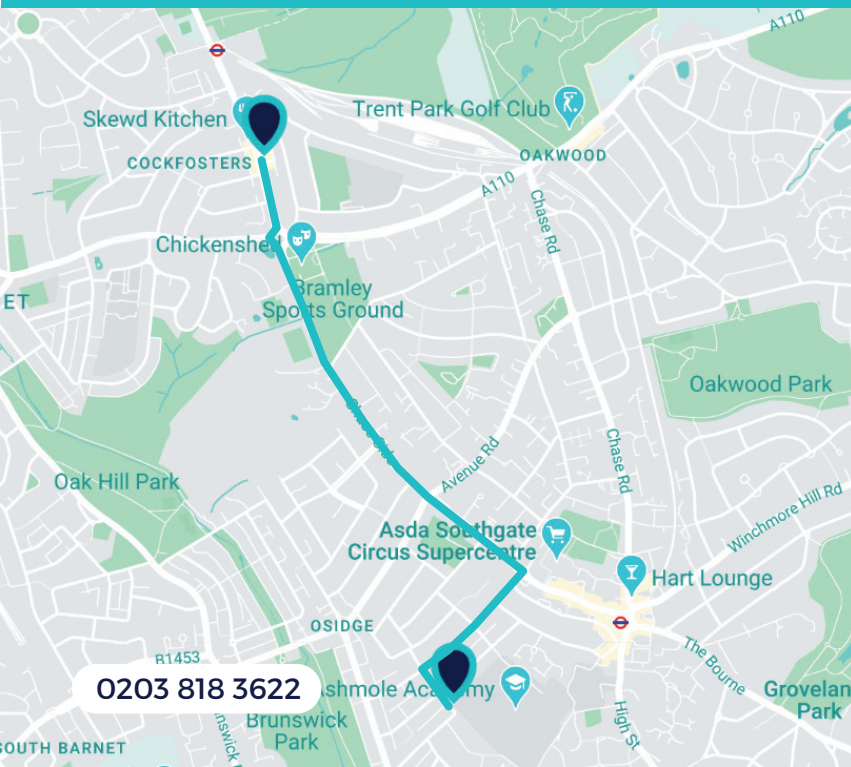

clearpay clearpay clearpay clearpay clearpay clearpay

CLEARPAY: PAY IN 4 INSTALLMENTS

Find your Uniform at our **Cockfosters Branch**

**25 Station Parade
Cockfosters Road
EN4 0DW**

Our Cockfosters store is 1.7 miles from your school (a 7-minute drive) and a 7-minute walk south from the Cockfosters tube station. The store is on the left-hand side of the road, opposite Sainsbury's.