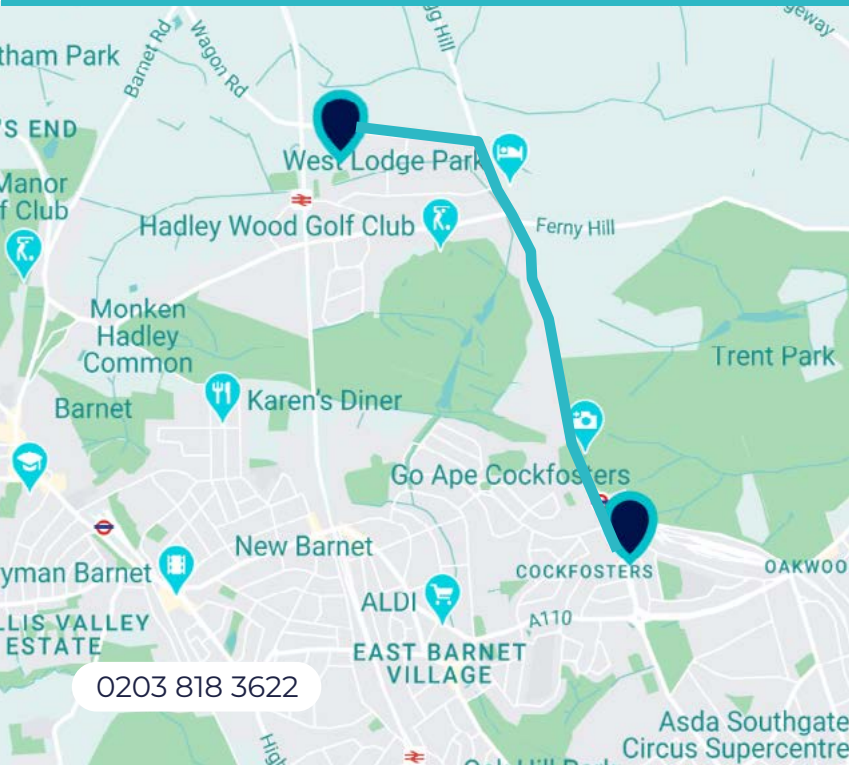

**Appointment**

Book an appointment with a uniform specialist through our website.

**CLEARPAY: PAY IN 4 INSTALLMENTS**

Find your Uniform at our **Cockfosters Branch**

**25 Station Parade  
Cockfosters Road  
EN4 0DW**

Our Cockfosters store is 2.3 miles from your school (a 6-minute drive) and a 7-minute walk south from the Cockfosters tube station. The store is on the left-hand side of the road, opposite Sainsbury's.