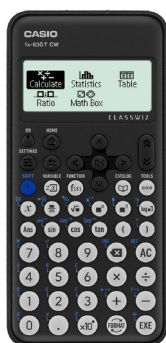

Casio Scientific Calculator
FX83 GT CW
£14.95