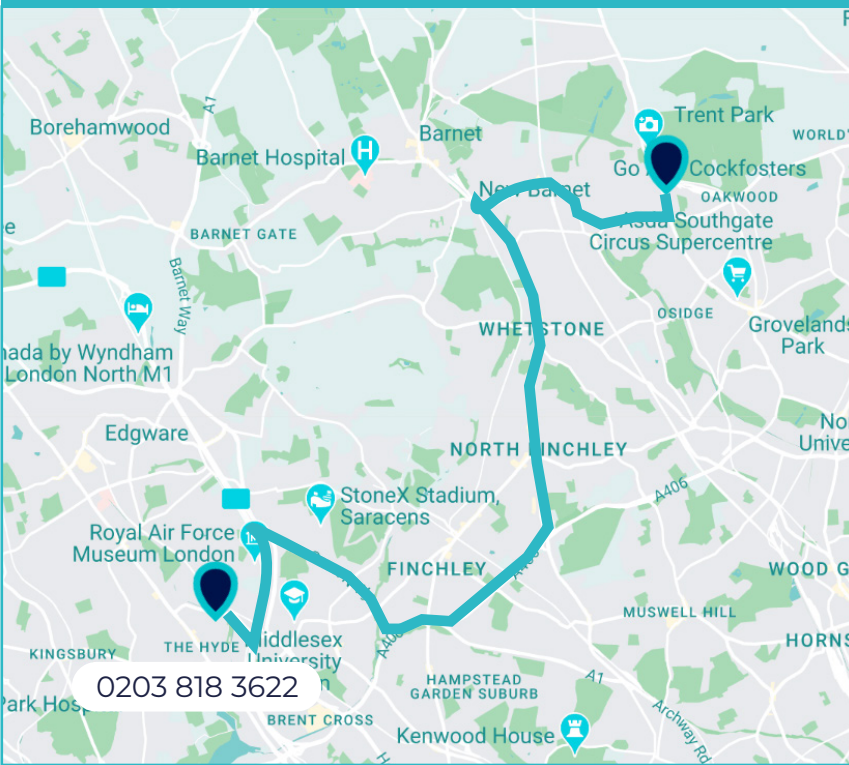

Find your Uniform at our **Cockfosters Branch**

**25 Station Parade
Cockfosters Road
EN4 0DW**

Our Cockfosters store is 9.9 miles from your school (a 22-minute drive) and a 7-minute walk south from the Cockfosters tube station. The store is on the left-hand side of the road, opposite Sainsbury's.

SEARCH SOCIALS FOR **'Smiths Schoolwear'**

0203 818 3622