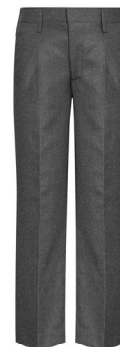

Enfield Heights Backpack
With Pencil Case
£12.95

Gingham Summer Dress
Seasonal Dress
From £13.50

Grey Skirt
65% Polyester/ 35% Viscose
From £12.95

Grey Pinafore
65% Polyester/ 35% Viscose
From £14.95

Grey Trousers
65% Polyester/ 35% Viscose
From £12.95

*Prices correct at time of printing.

PE KIT & ACCESSORIES

White PE T-shirt
From £4.50

Black Cotton Shorts
Plain Black
From £6.50

DL Black Jogging Bottoms
Plain Black
From £9.95

Enfield Heights PE Sweatshirt
From £12.50