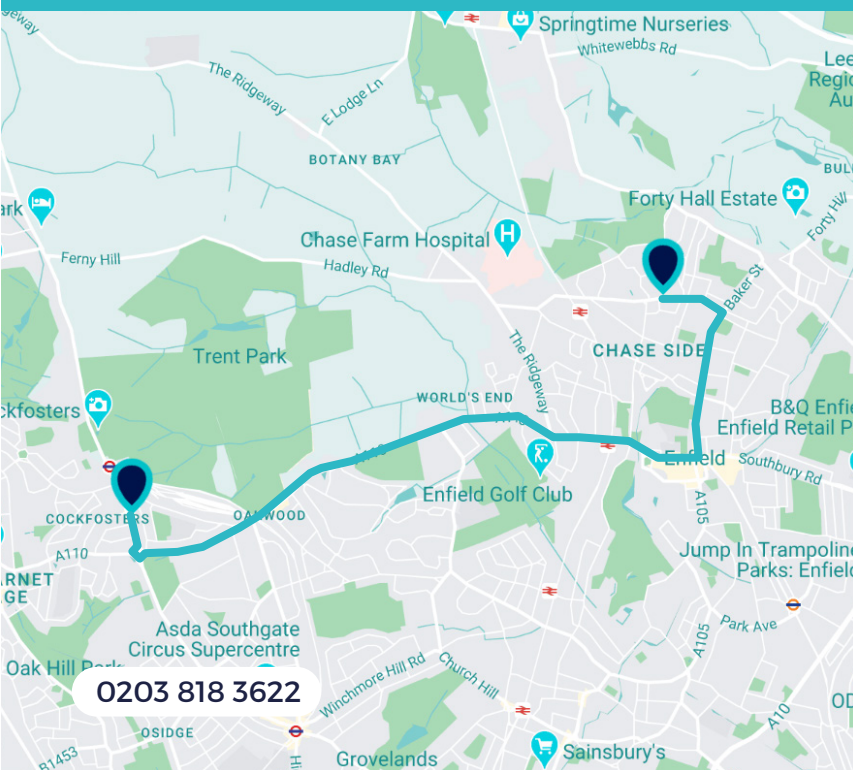

Find your Uniform at our **Cockfosters Branch**

**25 Station Parade
Cockfosters Road
EN4 0DW**

Our Cockfosters store is 0.9 miles from your school (a 4-minute drive) and a 7-minute walk south from the Cockfosters tube station. The store is on the left-hand side of the road, opposite Sainsbury's.

SEARCH SOCIALS FOR **'Smiths Schoolwear'**

0203 818 3622