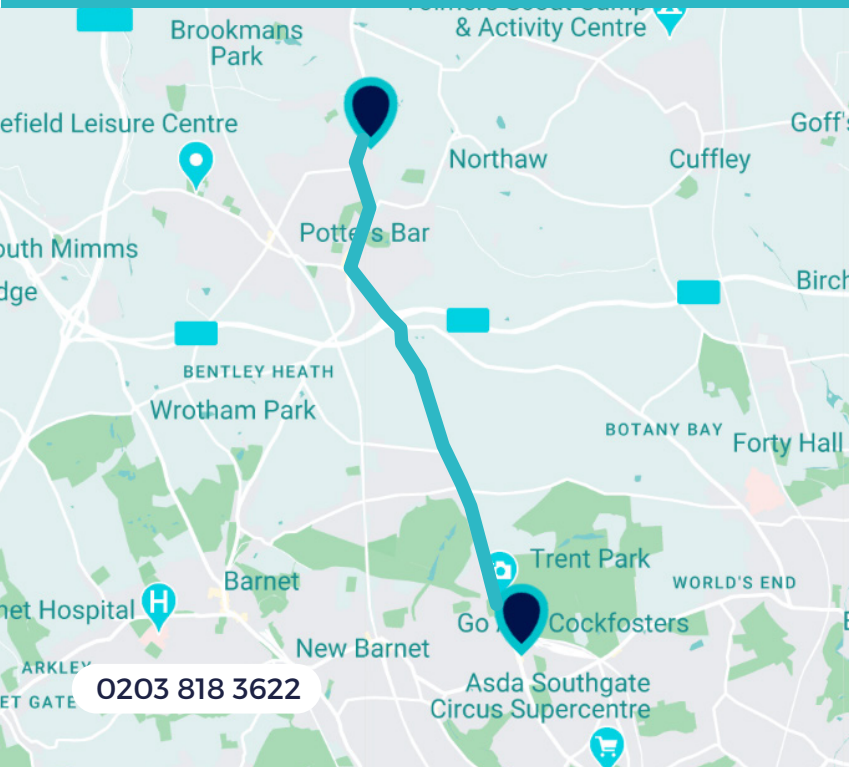

clearpay clearpay clearpay clearpay clearpay clearpay

CLEARPAY: PAY IN 4 INSTALLMENTS

Find your Uniform at our **Cockfosters Branch**

**25 Station Parade
Cockfosters Road
EN4 0DW**

Our Cockfosters store is 4.6 miles from your school (a 13 minute drive) and a 7 minute walk south from the Cockfosters tube station. The store is on the left-hand side of the road, opposite Sainsbury's.