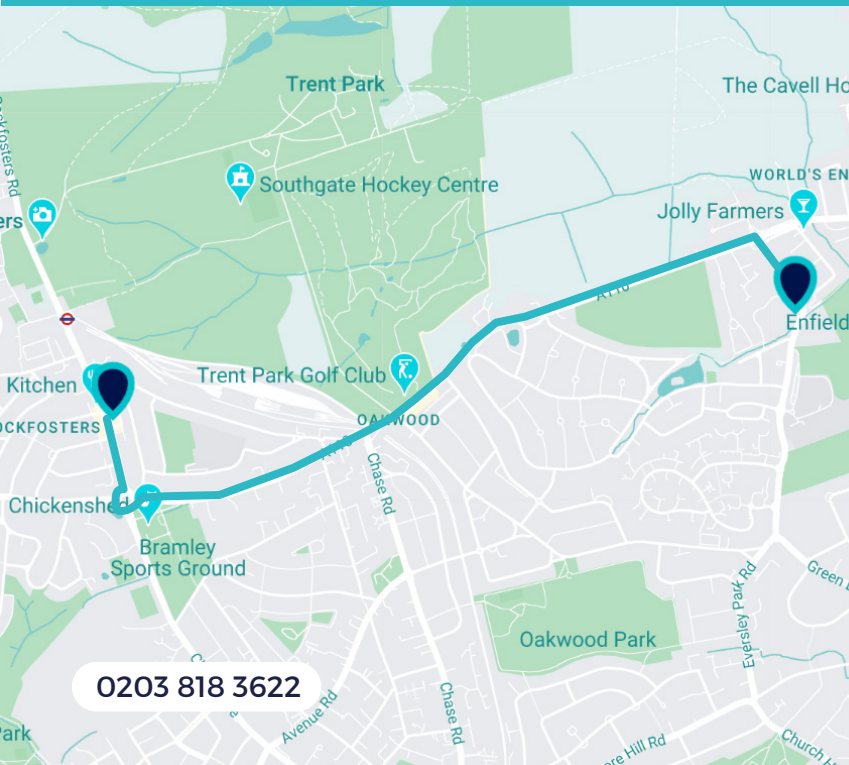

Find your Uniform at our **Cockfosters Branch**

**25 Station Parade
Cockfosters Road
EN4 0DW**

Our Cockfosters store is 2.1 miles from your school (a 7-minute drive) and a 7-minute walk south from the Cockfosters tube station. The store is on the left-hand side of the road, opposite Sainsbury's.

0203 818 3622

SEARCH SOCIALS FOR **'Smiths Schoolwear'**