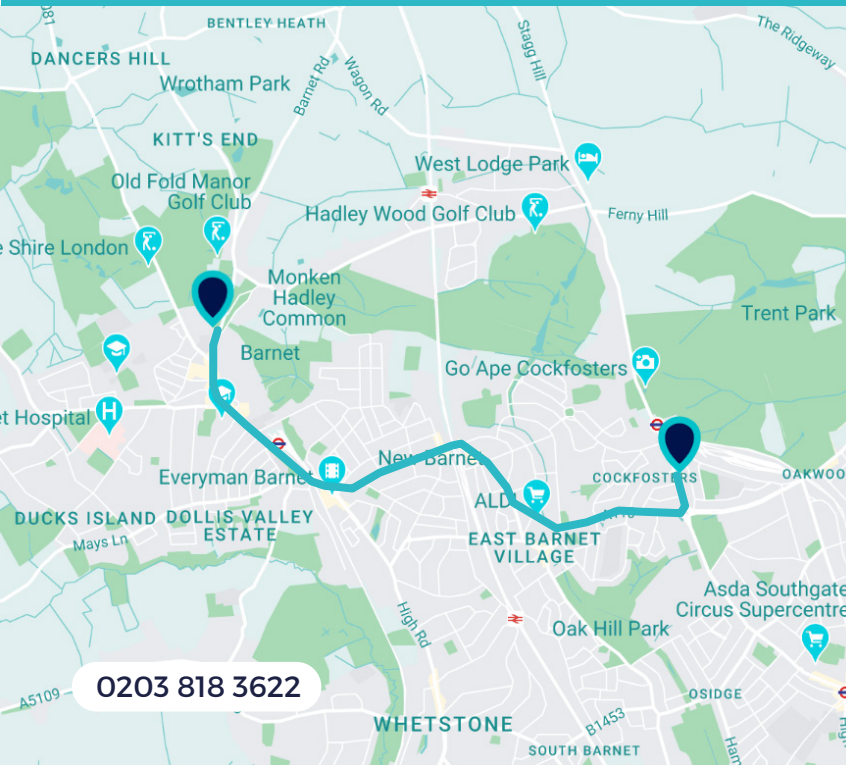

clearpay clearpay clearpay clearpay clearpay clearpay

CLEARPAY: PAY IN 4 INSTALLMENTS

Find your Uniform at our **Cockfosters Branch**

**25 Station Parade
Cockfosters Road
EN4 0DW**

Our Cockfosters store is 3.0 miles from your school (an 8-minute drive) and a 7-minute walk south from the Cockfosters tube station. The store is on the left-hand side of the road, opposite Sainsbury's.