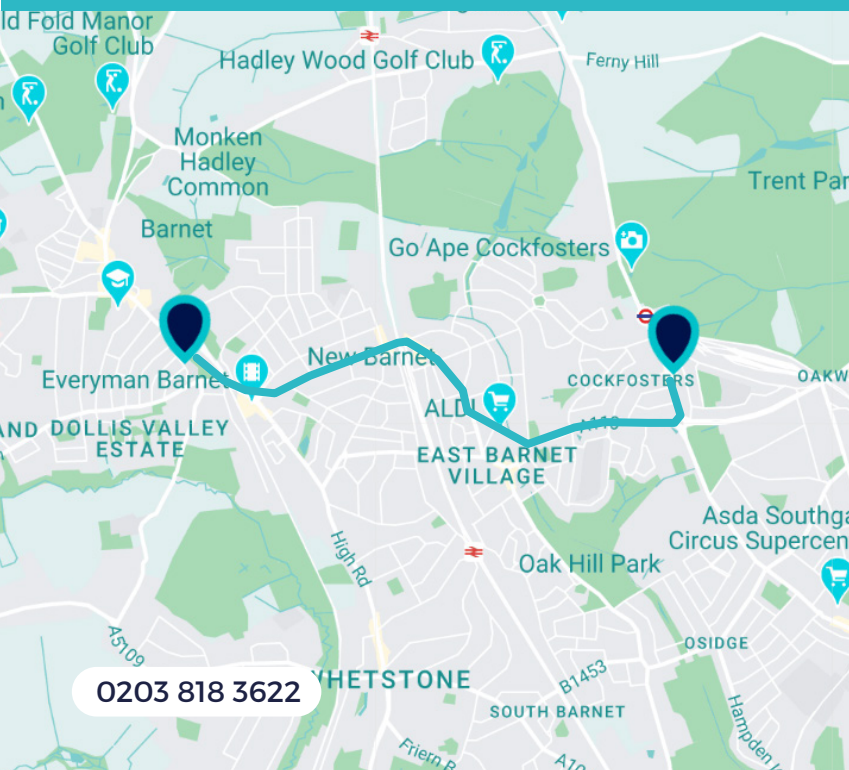

clearpay clearpay clearpay clearpay clearpay clearpay

CLEARPAY: PAY IN 4 INSTALLMENTS

Find your Uniform at our **Cockfosters Branch**

**25 Station Parade
Cockfosters Road
EN4 0DW**

Our Cockfosters store is 2.8 miles from your school (an 11 minute drive) and a 7 minute walk south from the Cockfosters tube station. The store is on the left-hand side of the road, opposite Sainsbury's.