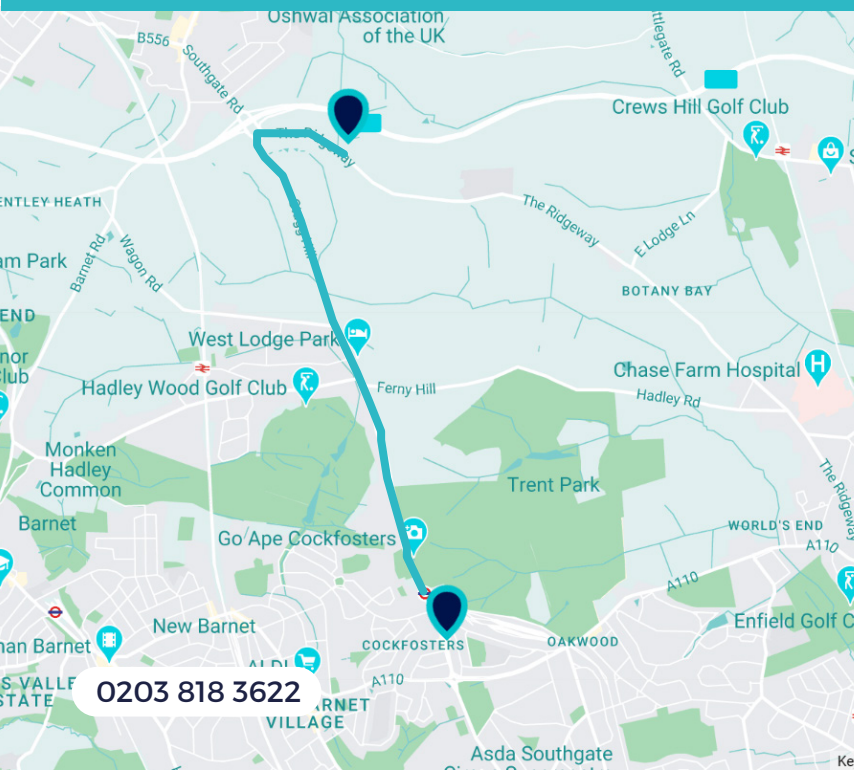

clearpay clearpay clearpay clearpay clearpay clearpay

CLEARPAY: PAY IN 4 INSTALLMENTS

0203 818 3622

Find your Uniform at our **Cockfosters Branch**

**25 Station Parade
Cockfosters Road
EN4 0DW**

Our Cockfosters store is 1.6 miles from your school (a 7-minute drive) and a 7-minute walk south from the Cockfosters tube station. The store is on the left-hand side of the road, opposite Sainsbury's.