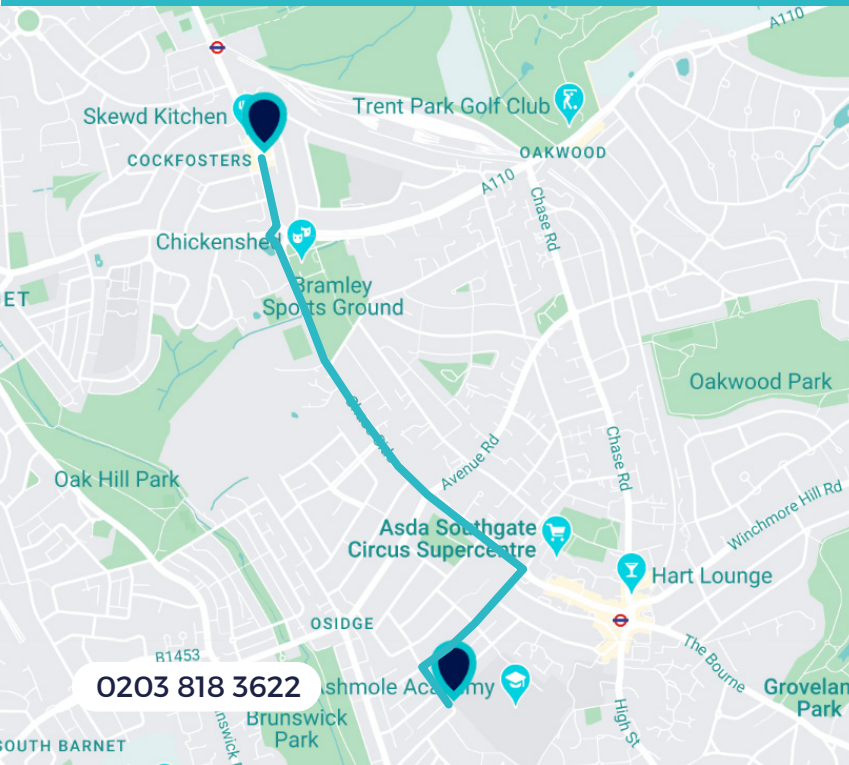

CLEARPAY: PAY IN 4 INSTALLMENTS

Find your Uniform at our **Cockfosters Branch**

**25 Station Parade
Cockfosters Road
EN4 0DW**

Our Cockfosters store is 1.7 miles from your school (a 7-minute drive) and a 7-minute walk south from the Cockfosters tube station. The store is on the left-hand side of the road, opposite Sainsbury's.