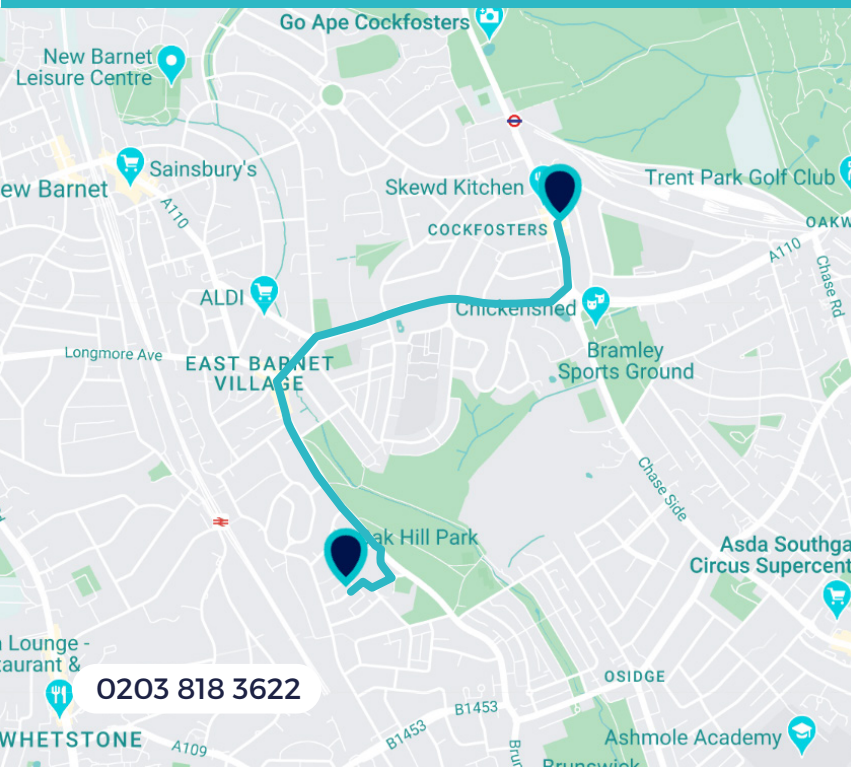

Find your Uniform at our **Cockfosters Branch**

**25 Station Parade
Cockfosters Road
EN4 0DW**

Our Cockfosters store is 1.7 miles from your school (a 7-minute drive) and a 7-minute walk south from the Cockfosters tube station. The store is on the left-hand side of the road, opposite Sainsbury's.

SEARCH SOCIALS FOR **'Smiths Schoolwear'**

0203 818 3622