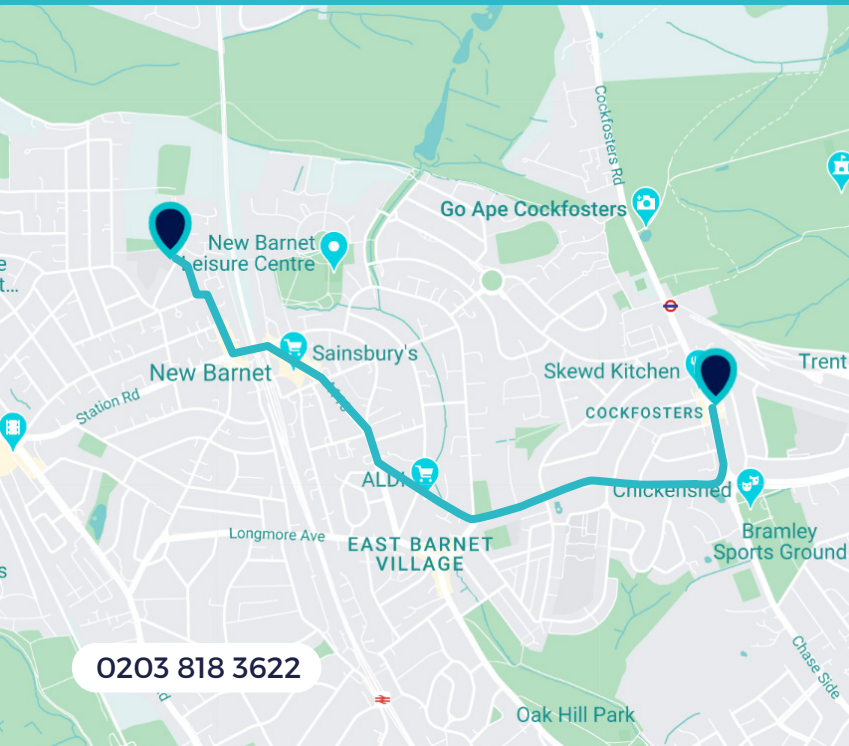

clearpay clearpay clearpay clearpay clearpay clearpay

CLEARPAY: PAY IN 4 INSTALLMENTS

Find your Uniform at our **Cockfosters Branch**

**25 Station Parade
Cockfosters Road
EN4 0DW**

Our Cockfosters store is 2.0 miles from your school (an 8-minute drive) and an 7-minute walk south from the Cockfosters tube station. The store is on the left-hand side of the road, opposite Sainsbury's.