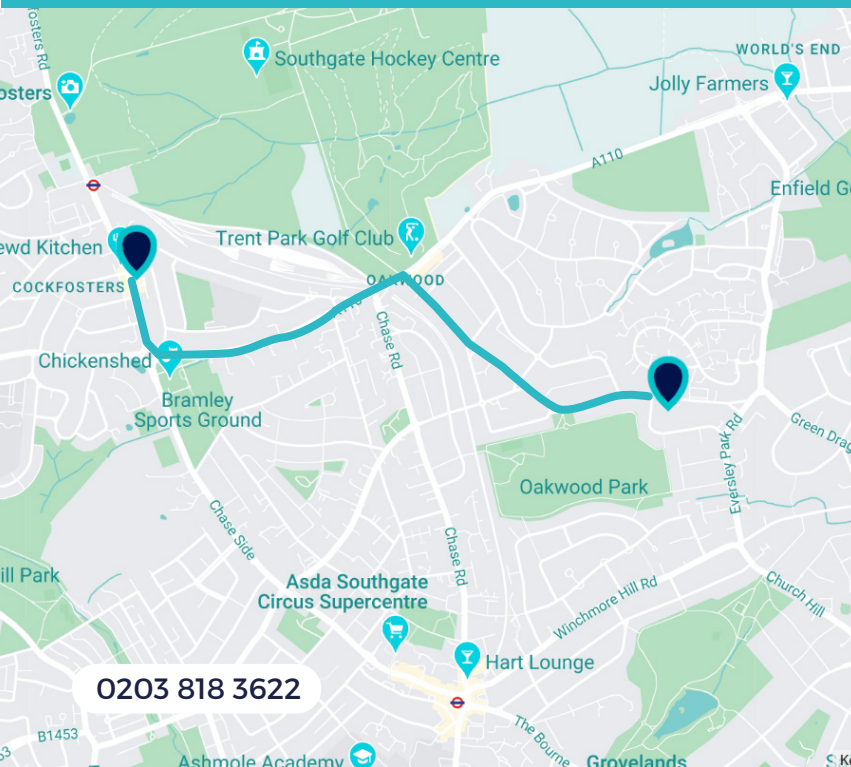

clearpay clearpay clearpay clearpay clearpay clearpay

CLEARPAY: PAY IN 4 INSTALLMENTS

Find your Uniform at our **Cockfosters Branch**

**25 Station Parade
Cockfosters Road
EN4 0DW**

Our Cockfosters store is 1.8 miles from your school (a 6-minute drive) and a 7-minute walk south from the Cockfosters tube station. The store is on the left-hand side of the road, opposite Sainsbury's.