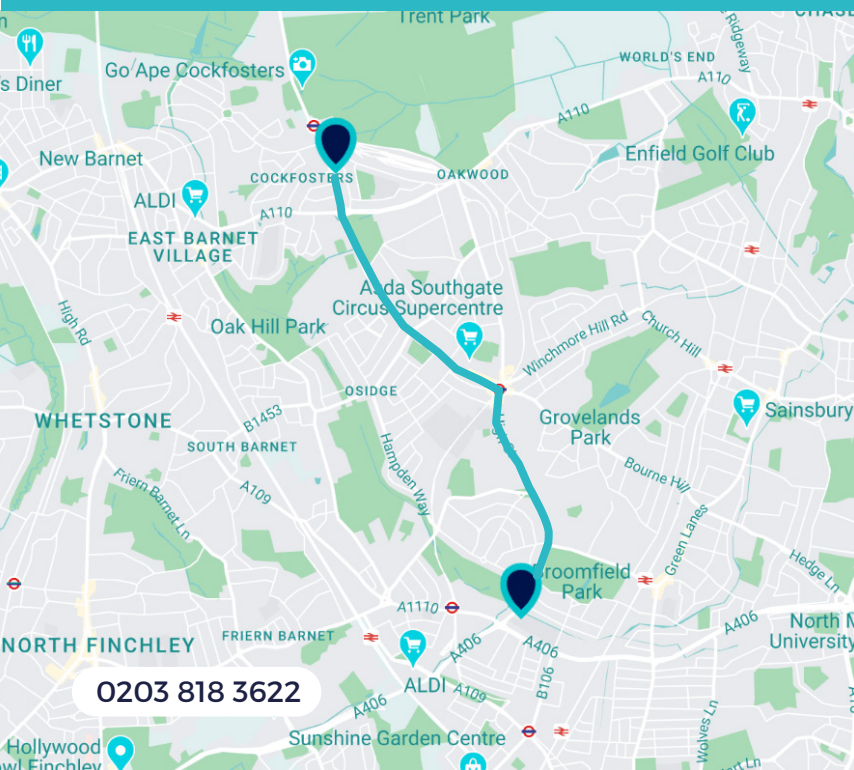

clearpay clearpay clearpay clearpay clearpay clearpay

CLEARPAY: PAY IN 4 INSTALLMENTS

Find your Uniform at our **Cockfosters Branch**

**25 Station Parade
Cockfosters Road
EN4 0DW**

Our Cockfosters store is 2.9 miles from your school (an 8-minute drive) and a 7-minute walk south from the Cockfosters tube station. The store is on the left-hand side of the road, opposite Sainsbury's.