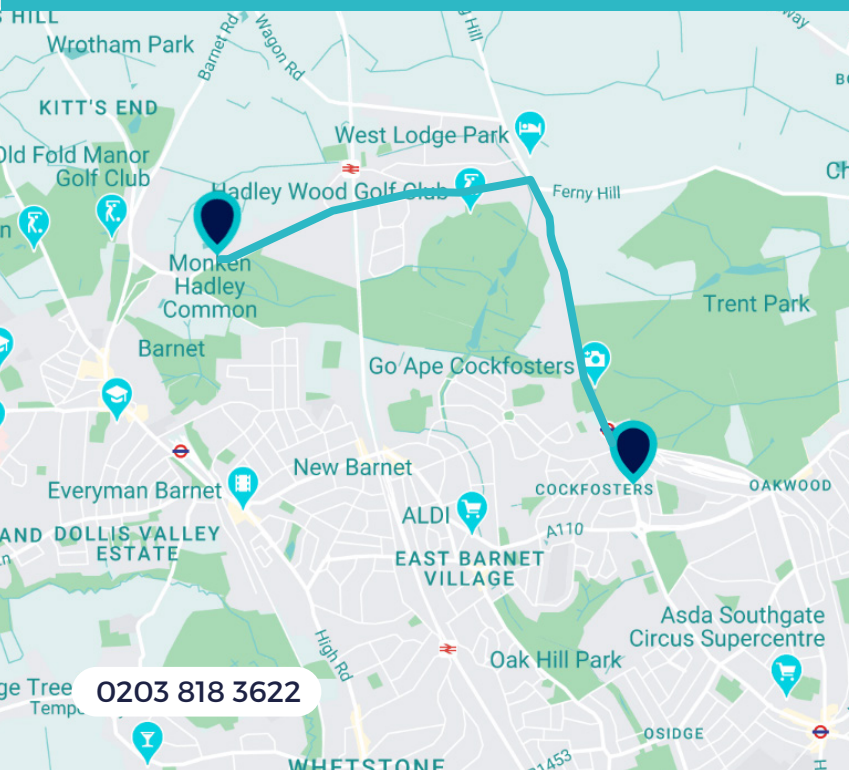

CLEARPAY: PAY IN 4 INSTALLMENTS

Find your Uniform at our **Cockfosters Branch**

**25 Station Parade
Cockfosters Road
EN4 0DW**

Our Cockfosters store is 3.0 miles from your school (an 8-minute drive) and a 7-minute walk south from the Cockfosters tube station. The store is on the left-hand side of the road, opposite Sainsbury's.