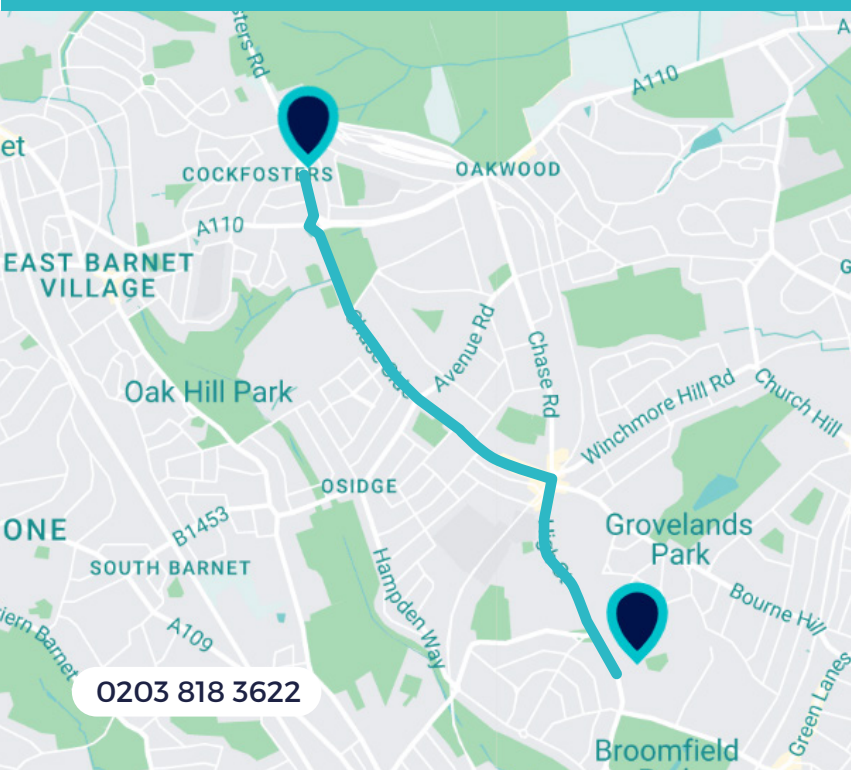

CLEARPAY: PAY IN 4 INSTALLMENTS

Find your Uniform at our **Cockfosters Branch**

**25 Station Parade
Cockfosters Road
EN4 0DW**

Our Cockfosters store is 2.4 miles from your school (a 9-minute drive) and a 7-minute walk south from the Cockfosters tube station. The store is on the left-hand side of the road, opposite Sainsbury's.