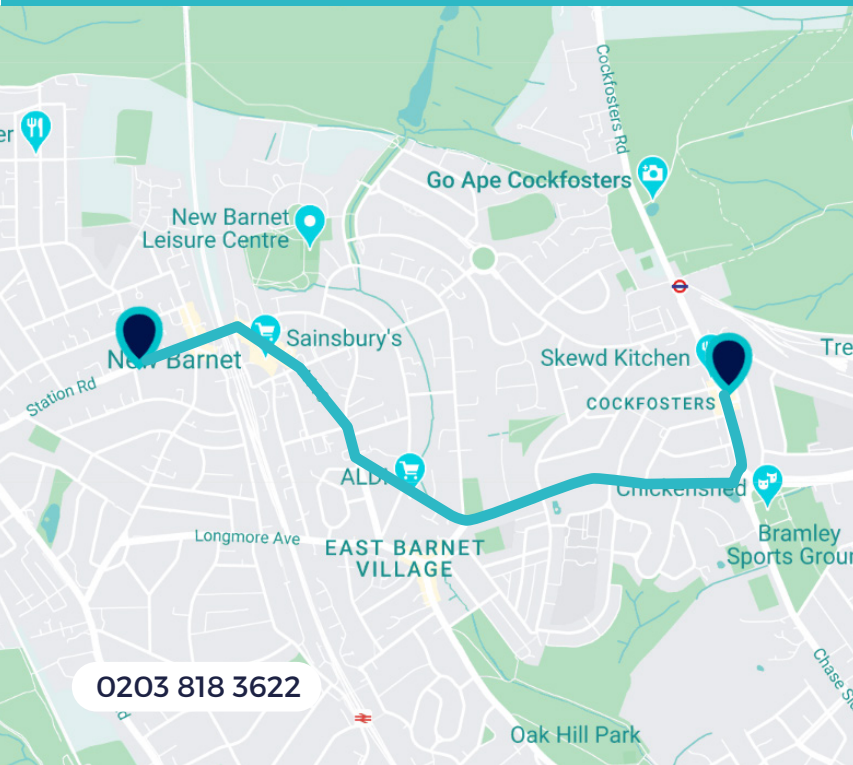

clearpay clearpay clearpay clearpay clearpay clearpay

CLEARPAY: PAY IN 4 INSTALLMENTS

Find your Uniform at our **Cockfosters Branch**

**25 Station Parade
Cockfosters Road
EN4 0DW**

Our Cockfosters store is 14.6 miles from your school (a 15-minute drive) and a 7-minute walk south from the Cockfosters tube station. The store is on the left-hand side of the road, opposite Sainsbury's.