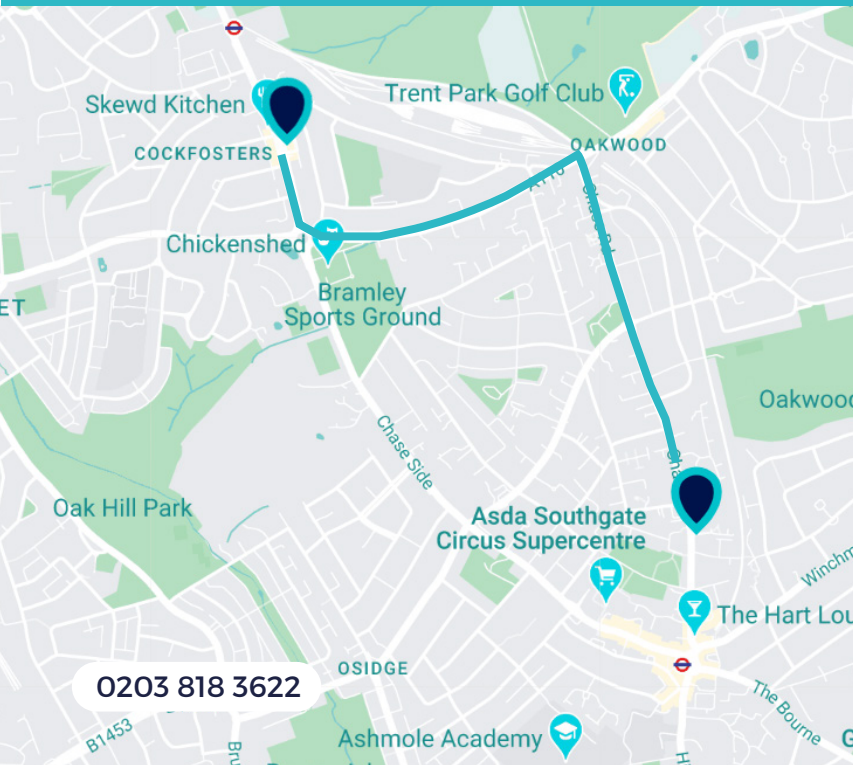

clearpay clearpay clearpay clearpay clearpay clearpay

CLEARPAY: PAY IN 4 INSTALLMENTS

Find your Uniform at our **Cockfosters Branch**

**25 Station Parade
Cockfosters Road
EN4 0DW**

Our Cockfosters store is 1.6 miles from your school (a 7-minute drive) and a 7-minute walk south from the Cockfosters tube station. The store is on the left-hand side of the road, opposite Sainsbury's.