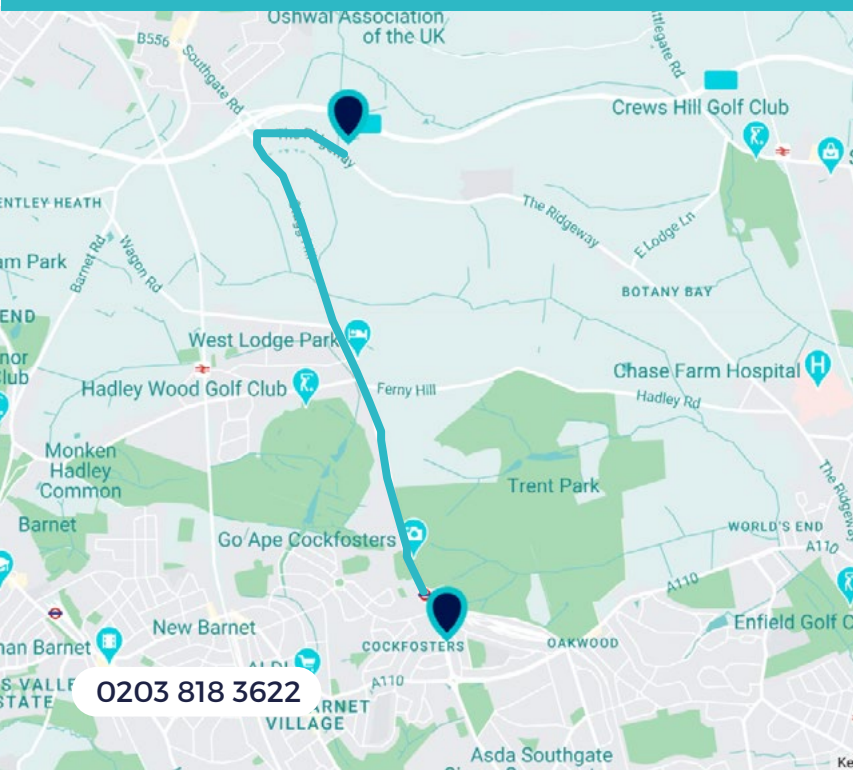

CLEARPAY: PAY IN 4 INSTALLMENTS

Find your Uniform at our **Cockfosters Branch**

**25 Station Parade
Cockfosters Road
EN4 0DW**

Our Cockfosters store is 1.6 miles from your school (a 7-minute drive) and a 7-minute walk south from the Cockfosters tube station. The store is on the left-hand side of the road, opposite Sainsbury's.