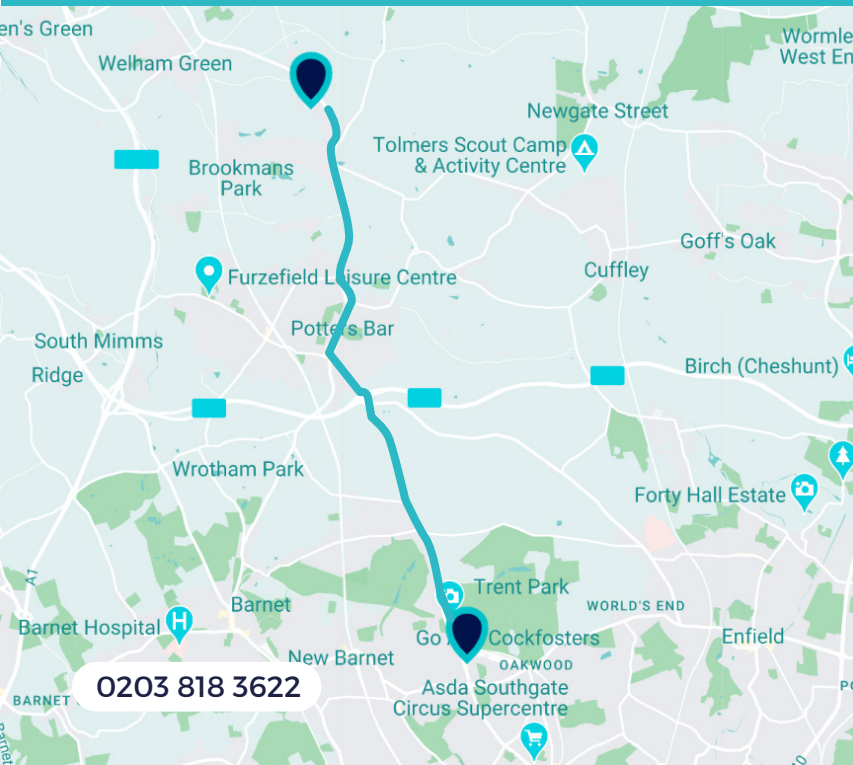

clearpay clearpay clearpay clearpay clearpay clearpay

CLEARPAY: PAY IN 4 INSTALLMENTS

Find your Uniform at our **Cockfosters Branch** or **Potters Bar** (Different opening hours)

25 Station Parade Cockfosters Road EN4 0DW