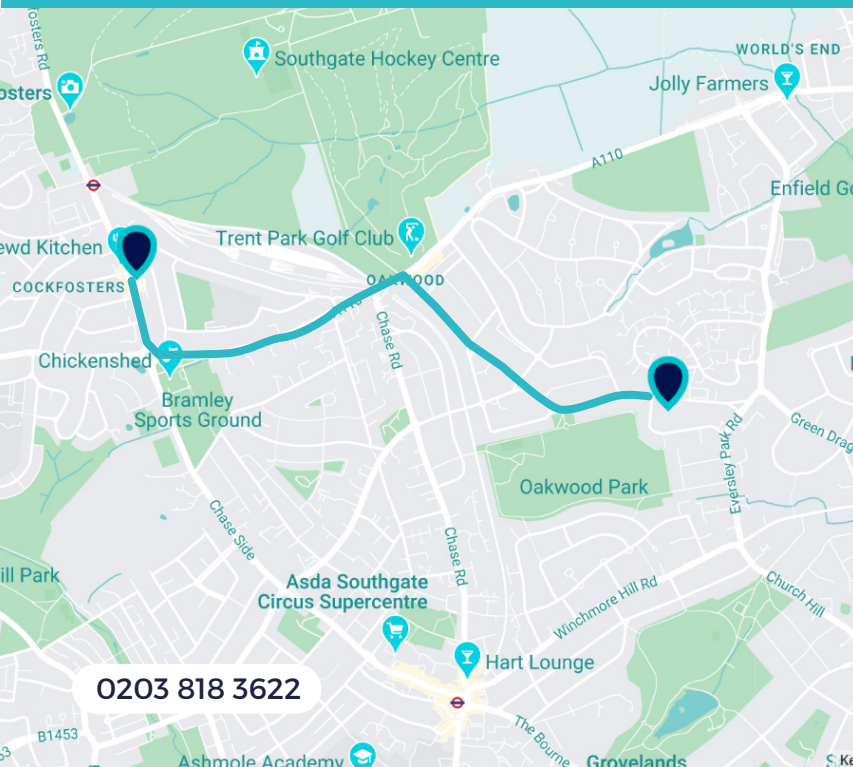

Find your Uniform at our **Cockfosters Branch**

**25 Station Parade
Cockfosters Road
EN4 0DW**

Our Cockfosters store is 1.8 miles from your school (a 6-minute drive) and a 7-minute walk south from the Cockfosters tube station. The store is on the left-hand side of the road, opposite Sainsbury's.

0203 818 3622

SEARCH SOCIALS FOR **'Smiths Schoolwear'**